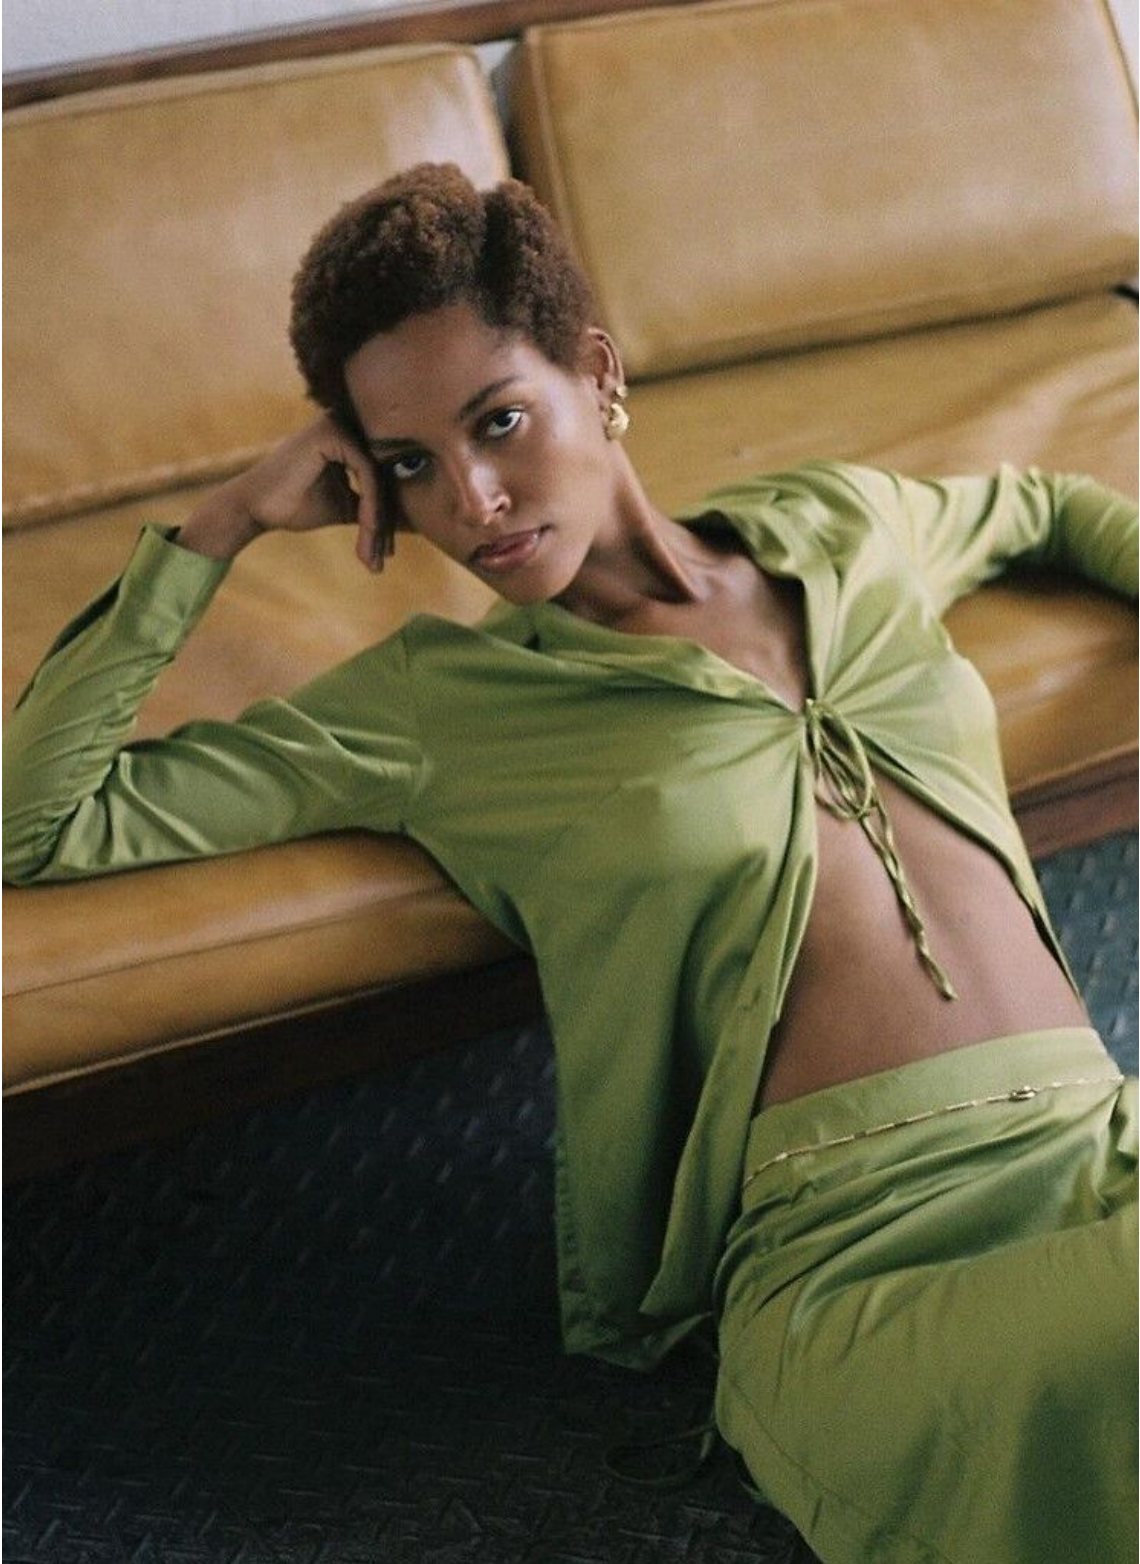

MGM
MODELS

MGM
MODELS

JULIA MENEZES

height 5'9.5 · bust 35.5" · cup B · waist 26.5" · hips 37" · dress 36 EU/6 US/8 UK
shoes size 39 EU/8 US/6 UK · hair blonde · eyes brown

JULIA MENEZES

height 5'9.5 · bust 35.5" · cup B · waist 26.5" · hips 37" · dress 36 EU/6 US/8 UK
shoes size 39 EU/8 US/6 UK · hair blonde · eyes brown